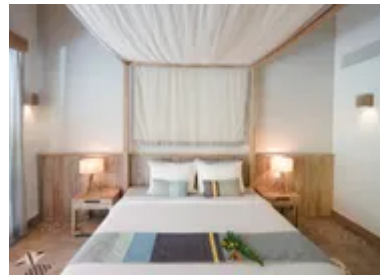

Interior & Grounds

Interior

- Bedroom with queen-size or twin bed and access to a terrace
- Bathroom with walk-in shower

Exterior

- Small terrace with chairs and table

Additional Facilities

- Wi-Fi connection
- Air Conditioning
- Safe in Room
- Telephone
- Ceiling Fan
- Cribs
- Garden View
- Ceiling fan
- Coffee making facilities
- Cable /Satellite TV, 24-inch LCD screen
- Fully stocked minibar
- Full bathroom amenities
- Bathrobes & slippers
- Daily room service