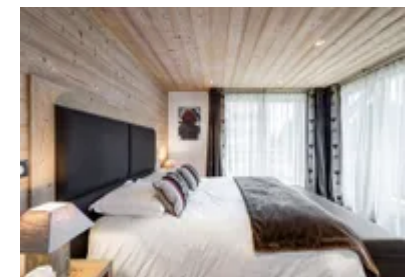

Location & Local Information

Chalet Rochelle is located in the beautiful Alpine ski resort of Courchevel le Praz.

Conveniently located just a few minutes' walk from the ski slopes and a short drive from the resort's many high-end shops, restaurants, and bars, Chalet Rochelle is perfect for guests who like their peace and quiet while remaining in proximity to the centre of the action.

To reach the resort, you can fly into one of the nearby airports, such as Geneva or Lyon, both of which are around two and a half hours away. From there, you can easily arrange for a private transfer, take a taxi, or rent a car to reach the chalet.

The resort's ski area, known as the Three Valleys, is one of the largest in the world, with over 600km of idyllic ski slopes, making it a paradise for ski enthusiasts of all skill levels. The resort also offers a fantastic variety of après-ski activities, including live music, trendy bars, and delicious Alpine dining.

Courchevel is also well-known for its sophisticated cultural scene, with upmarket boutiques the norm, world-class spa facilities, and Michelin-star restaurants all calling the resort home.

Local Amenities

Nearest Airport	Geneva Airport (134 km)
Nearest Airport 2	Lyon Airport (178 km)
Nearest Bar/Pub	Bar La Descente (260 m)
Nearest Piste	Front de Neige du Praz (450 m)
Nearest Restaurant	Restaurant Azimut (190 m)