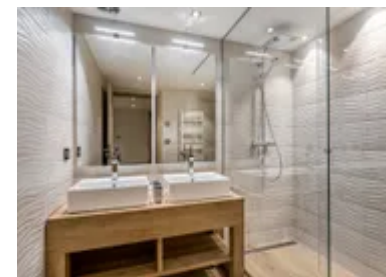

Location & Local Information

Chalet Rochelle is located in the beautiful Alpine ski resort of Courchevel le Praz.

Conveniently located just a few minutes' walk from the ski slopes and a short drive from the resort's many high-end shops, restaurants, and bars, Chalet Rochelle is perfect for guests who like their peace and quiet while remaining in proximity to the centre of the action.

To reach the resort, you can fly into one of the nearby airports, such as Geneva or Lyon, both of which are around two and a half hours away. From there, you can easily arrange for a private transfer, take a taxi, or rent a car to reach the chalet.

The resort's ski area, known as the Three Valleys, is one of the largest in the world, with over 600km of idyllic ski slopes, making it a paradise for ski enthusiasts of all skill levels. The resort also offers a fantastic variety of après-ski activities, including live music, trendy bars, and delicious Alpine dining.

Courchevel is also well-known for its sophisticated cultural scene, with upmarket boutiques the norm, world-class spa facilities, and Michelin-star restaurants all calling the resort home.

Local Amenities

Nearest Airport	Geneva Airport (134 km)
Nearest Airport 2	Lyon Airport (178 km)
Nearest Bar/Pub	Bar La Descente (260 m)
Nearest Piste	Front de Neige du Praz (450 m)
Nearest Restaurant	Restaurant Azimut (190 m)