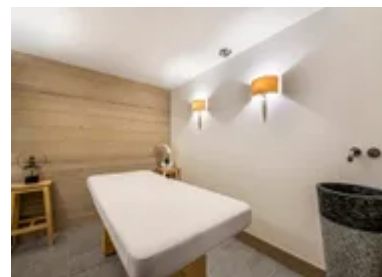

Location & Local Information

Chalet Rochelle is located in the beautiful Alpine ski resort of Courchevel le Praz.

Conveniently located just a few minutes' walk from the ski slopes and a short drive from the resort's many high-end shops, restaurants, and bars, Chalet Rochelle is perfect for guests who like their peace and quiet while remaining in proximity to the centre of the action.

To reach the resort, you can fly into one of the nearby airports, such as Geneva or Lyon, both of which are around two and a half hours away. From there, you can easily arrange for a private transfer, take a taxi, or rent a car to reach the chalet.

The resort's ski area, known as the Three Valleys, is one of the largest in the world, with over 600km of idyllic ski slopes, making it a paradise for ski enthusiasts of all skill levels. The resort also offers a fantastic variety of après-ski activities, including live music, trendy bars, and delicious Alpine dining.

Courchevel is also well-known for its sophisticated cultural scene, with upmarket boutiques the norm, world-class spa facilities, and Michelin-star restaurants all calling the resort home.

Local Amenities

Nearest Airport	Geneva Airport (134 km)
Nearest Airport 2	Lyon Airport (178 km)
Nearest Bar/Pub	Bar La Descente (260 m)
Nearest Piste	Front de Neige du Praz (450 m)
Nearest Restaurant	Restaurant Azimut (190 m)