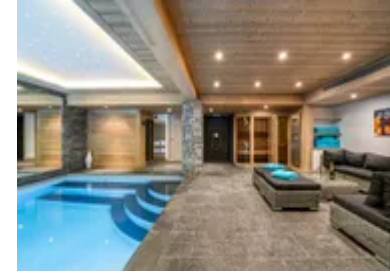

Chalet Rochelle has been designed with both luxury and comfort in mind with interiors tastefully decorated with sleek, contemporary furnishings and modern appliances set against traditional alpine architecture. Its living room features a cosy fireplace, comfy seating, and a flat-screen TV with international channels. The dining area is located behind the lounge in an open-plan space and features a beautiful glass table set beneath a glittering chandelier. The chalet's fully equipped kitchen provides the perfect space for preparing delicious homemade meals with family and friends that can then be enjoyed together in the main dining space.

Chalet Rochelle's six bedrooms are all stylishly designed and equipped with comfortable mattresses and soft bedding to ensure you have a great night's sleep every night. All bedrooms are laid out in double configurations with beautiful en-suite bathrooms with the exception of the children's room which features two sets of bunk beds, sleeping four, and has access to a shared bathroom.

Additionally, Chalet Rochelle boasts a fantastic of luxurious amenities that are sure to delight guests of all ages. The private indoor swimming pool and sauna provide the perfect way to unwind and relax after a day on the slopes, or blow off steam between ski sessions.

The location of Chalet Rochelle is ideal for those looking to experience the best of the French Alps. With easy