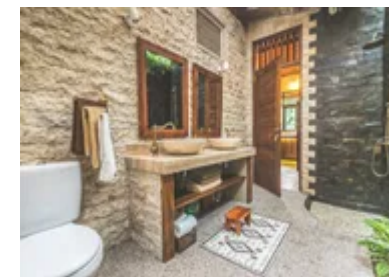

Location & Local Information

Local Amenities

Nearest Airport	Bali Airport (38 km)
Nearest Bar/Pub	Jati Bar (650 m)
Nearest Beach	Lebih Beach (20 km)
Nearest Golf	Bali Airport Golf Club (38 km)
Nearest Restaurant	Sayan Point (550 m)
Nearest Supermarket	Bintang Supermarket UBUD (2 km)
Nearest Town	Denpasar (23 km)
Nearest Village	Ubud (3 km)