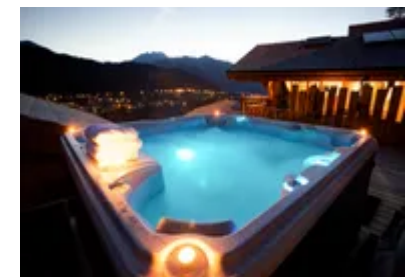

All-Year Activities	Winter Activities	Summer Activities
- Paragliding - Ice Skating - Mountaineering - Heritage Tours - Fitness Courses	- Skiing - Ski Off Piste - Ski Touring - Ski la Vallee Blanche - Snowboarding - Cross Country Skiing - Ice Climbing - Dog Sledging - Heliski - Snowshoeing - Speed Riding - Ski Joering - Adaptive Skiing - Telemark	- Trekking and Hiking - Mountain Bike / eBike - Trail Running - Rock Climbing - Road Cycling - Water Sports - Golf / Mini-golf - Via Ferrata - Horse Riding - Adventure and Fun Parks - Tennis - Squash - Lake Swimming - Fishing - Paintballing

Local Amenities

Nearest Airport	Geneva Airport (223 km)
Nearest Bar/Pub	The Dixie Bar (1.2 km)
Nearest Equipment Hire	Intersport (1.3 km)
Nearest Golf	Golf Club Avoriaz (11.7 km)
Nearest Lift	Téléphérique Pleney (1.4 km)
Nearest Piste	Pleney (1.4 km)
Nearest Restaurant	L'improviste (1.1 km)