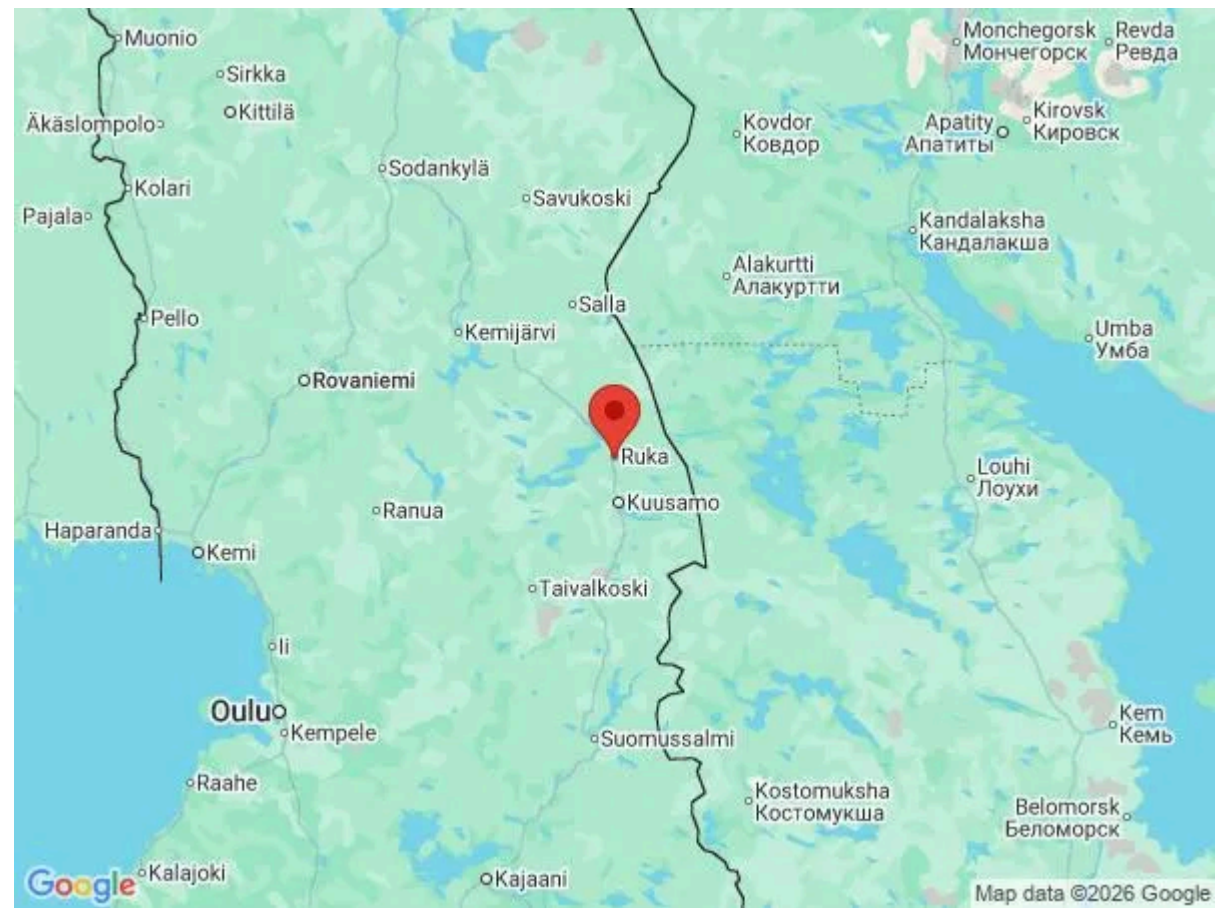

Location & Local Information

Located in the scenic Rukanriutta area at the base of Rukatunturi, Villa Kiira offers a prime holiday destination for both adventure-seekers and those craving a serene escape. Situated on the Ruka Village side, guests enjoy easy access to the region's renowned ski lifts and other local amenities, ensuring endless outdoor exploration and excitement opportunities.

Surrounded by the breathtaking natural beauty of the Finnish landscape, Villa Kiira provides a tranquil retreat from the hustle and bustle of everyday life. With stunning views of the towering Rukatunturi visible from its windows and terrace, guests are treated to a mesmerising backdrop that truly encapsulates the essence of Finnish wilderness.

Whether it is carving up the slopes or simply basking in the serenity of the forested surroundings, Villa Kiira promises an unforgettable holiday experience in the heart of nature's embrace.

Local Amenities

Nearest Airport	Rovaniemi Airport (198km)
Nearest Airport 2	Kuusamo Airport (27km)
Nearest Ski Resort	Ruka Ski Resort (3km)
Nearest Supermarket	Sale Ruka (1km)
Nearest Town	Kuusamo (26km)
Nearest Village	Ruokamo (850m)