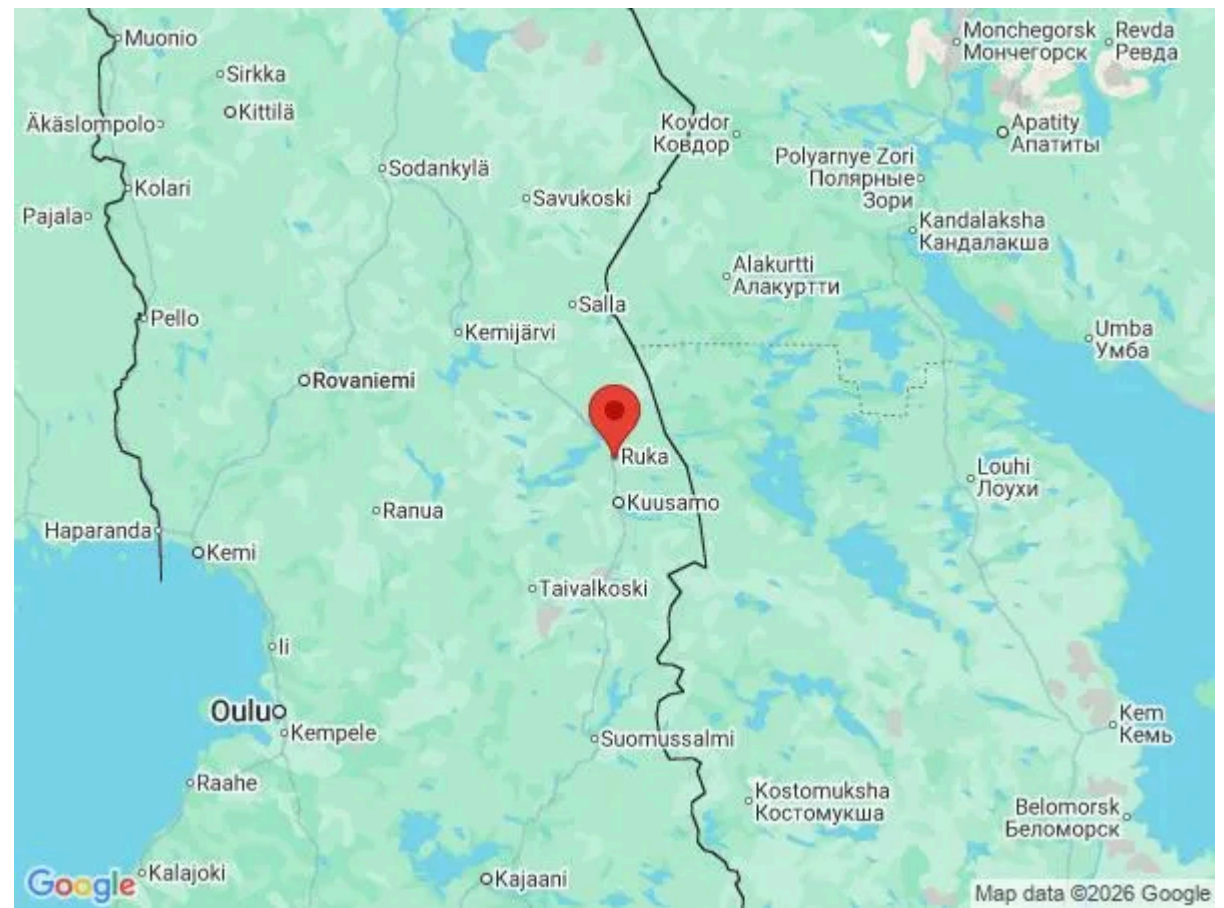

Location & Local Information

Located in the scenic Rukanriutta area at the base of Rukatunturi, Villa Kiira offers a prime holiday destination for both adventure-seekers and those craving a serene escape. Situated on the Ruka Village side, guests enjoy easy access to the region's renowned ski lifts and other local amenities, ensuring endless outdoor exploration and excitement opportunities.

Surrounded by the breathtaking natural beauty of the Finnish landscape, Villa Kiira provides a tranquil retreat from the hustle and bustle of everyday life. With stunning views of the towering Rukatunturi visible from its windows and terrace, guests are treated to a mesmerising backdrop that truly encapsulates the essence of Finnish wilderness.

Whether it is carving up the slopes or simply basking in the serenity of the forested surroundings, Villa Kiira promises an unforgettable holiday experience in the heart of nature's embrace.

Local Amenities

Nearest Airport	Rovaniemi Airport (198km)
Nearest Airport 2	Kuusamo Airport (27km)
Nearest Ski Resort	Ruka Ski Resort (3km)
Nearest Supermarket	Sale Ruka (1km)
Nearest Town	Kuusamo (26km)
Nearest Village	Ruokamo (850m)