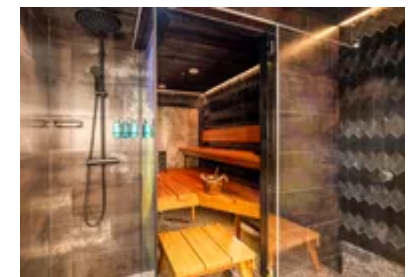

Location & Local Information

Located amidst the captivating scenery of Levi, Finland, Villa Olavi stands as a beacon of luxury and tranquillity in the heart of Lapland. Positioned next to the slopes, it offers unparalleled access to one of Finland's premier ski resorts, providing ski-in-ski-out convenience for winter sports enthusiasts. The villa's elevated vantage point affords breathtaking views of Levi, inviting guests to immerse themselves in the natural beauty of the surrounding landscape.

Beyond its proximity to the slopes, Villa Olavi boasts easy access to a wealth of outdoor activities, from hiking and snowshoeing in the winter to fishing and mountain biking in the summer. The nearby village of Levi offers a charming array of shops, restaurants, and cultural attractions, ensuring that guests have everything they need for a memorable holiday experience. Whether seeking adventure on the slopes or relaxation in the lap of luxury, Villa Olavi promises an unforgettable escape in the heart of Finnish Lapland.

Local Amenities

Nearest Airport	Kittilä International Airport (14km)
Nearest Town	Sirkka (Walking distance)
Nearest Supermarket	Levin Levi-Market Oy (Walking distance)
Nearest Ski Resort	Oy Levi Ski Resort (Walking distance)