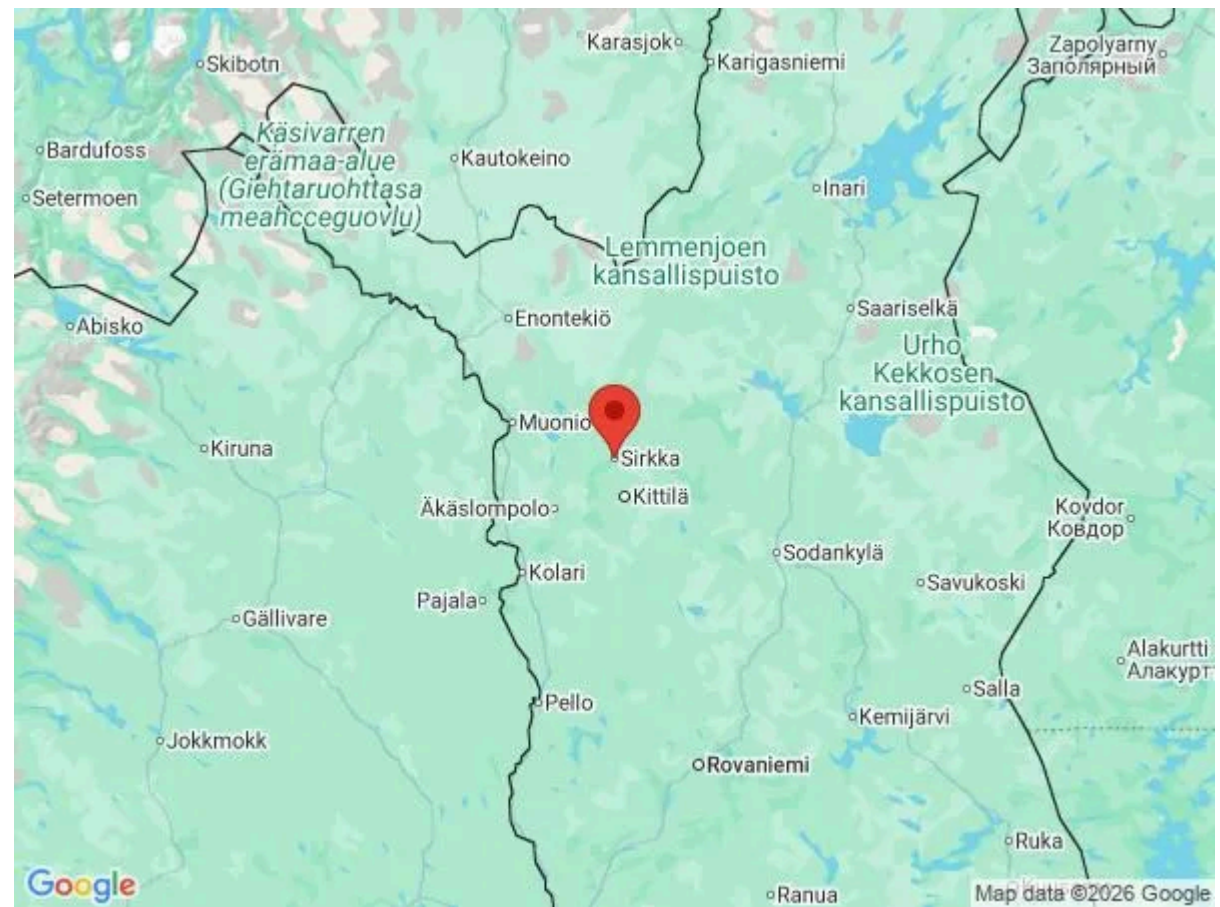

Location & Local Information

Located amidst the captivating scenery of Levi, Finland, Villa Olavi stands as a beacon of luxury and tranquillity in the heart of Lapland. Positioned next to the slopes, it offers unparalleled access to one of Finland's premier ski resorts, providing ski-in-ski-out convenience for winter sports enthusiasts. The villa's elevated vantage point affords breathtaking views of Levi, inviting guests to immerse themselves in the natural beauty of the surrounding landscape.

Beyond its proximity to the slopes, Villa Olavi boasts easy access to a wealth of outdoor activities, from hiking and snowshoeing in the winter to fishing and mountain biking in the summer. The nearby village of Levi offers a charming array of shops, restaurants, and cultural attractions, ensuring that guests have everything they need for a memorable holiday experience. Whether seeking adventure on the slopes or relaxation in the lap of luxury, Villa Olavi promises an unforgettable escape in the heart of Finnish Lapland.

Local Amenities

Nearest Airport	Kittilä International Airport (14km)
Nearest Town	Sirkka (Walking distance)
Nearest Supermarket	Levin Levi-Market Oy (Walking distance)
Nearest Ski Resort	Oy Levi Ski Resort (Walking distance)