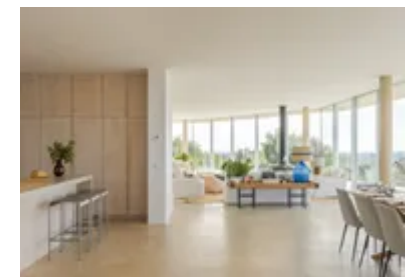

Location & Local Information

Nestled amidst the serene countryside of Sobreiras Altas, Comporta. Here, amidst the rustling leaves and rolling hills, you'll find a haven of tranquility awaiting your discovery. Begin your day with a stroll through the verdant landscapes surrounding the property, where the air is filled with the sweet scent of wildflowers and the songs of birds.

For those seeking adventure, the nearby pristine beaches of Comporta beckon, offering endless stretches of golden sand and azure waters perfect for swimming and sunbathing. Explore the charming villages dotted along the coast, where you can sample delicious local cuisine and immerse yourself in the region's vibrant culture. Whether you're seeking relaxation or adventure, Landscape Haven Comporta promises an unforgettable retreat amidst the natural beauty of Portugal's countryside.

Local Amenities

Nearest Airport	Lisbon Airport (124 km)
Nearest Beach	Beach Galé-Fontainhas (14km)
Nearest City	Lisbon (119km)
Nearest Golf	Pinheirinhos Golf Course (11km)
Nearest Restaurant	Fontainhas (7km)
Nearest Tennis	MELIDES SPORTS CENTER (16km)
Nearest Supermarket	Melides (11km)