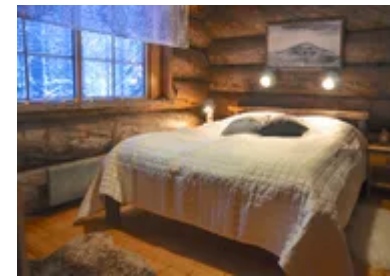

Location & Local Information

Villa Elvi is ideally situated in the heart of the picturesque region of Lapland, offering a perfect retreat for nature enthusiasts and adventure seekers alike. Located near the renowned Ruka Ski Centre, it provides convenient access to a variety of winter sports, including skiing, snowboarding, and snowmobiling. The villa is surrounded by pristine forests and expansive snow-covered landscapes, creating a serene and tranquil atmosphere.

In the warmer months, the nearby Lake Iso-Veska, just two hundred metres from the villa, becomes a hub for summer activities such as rowing and fishing. The surrounding area is crisscrossed with hiking and biking trails, allowing guests to explore the stunning natural beauty at their own pace.

The Ruka area also offers a range of amenities, including shops, restaurants, and cultural attractions, ensuring visitors have everything they need for a comfortable and enjoyable stay. With its unique blend of outdoor adventure and serene natural surroundings, Villa Elvi provides an ideal holiday destination for those looking to experience the best of Lapland.

Local Amenities

Nearest Airport	Rovaniemi Airport (193km)
Nearest Airport 2	Kuusamo Airport (24km)
Nearest Town	Ruka (5km)
Nearest Ski Resort	Ruka Ski Resort (7km)
Nearest Supermarket	Sale Ruka (5km)