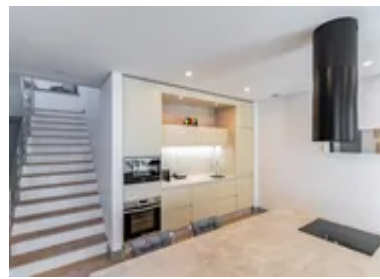

Interior & Grounds

The Villa

First Floor

- Lounge with corner sofa, armchairs and TV
- Open space fully equipped kitchen with dining island and six chairs
- Master bedroom with double bed, closet and ensuite bathroom and access to pool area

Second Floor

- Bedroom with double bed and ensuite bathroom
- Bedroom with two single beds and ensuite bathroom

Outside Grounds

- Swimming pool (9mx3m size)
- Sun loungers
- Barbecue
- Parking

Additional Facilities

- Wifi
- TV
- Washing Machine
- Iron
- Highchair
- Hair dryer
- Cot (available on request for an additional fee)

Accommodation Registration Number: 157473/AL