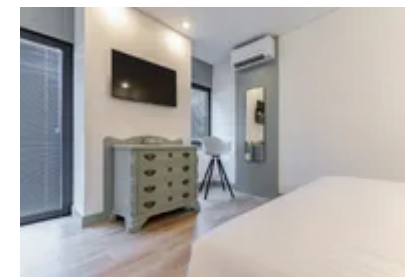

Location & Local Information

Discover Riverside Caminha, a captivating retreat nestled in the charming town of Caminha, Portugal. Immerse yourself in the local culture with a leisurely stroll through historic streets, or indulge in fresh seafood at vibrant local cafes. Just a short walk away, you can explore scenic riverfront walks or relax on pristine nearby beaches.

The property's central location makes it easy to visit local markets and attractions, while the nearby ferry offers quick access to the stunning landscapes of the Minho region. Whether you're seeking relaxation or adventure, Riverside Caminha provides an ideal base for an unforgettable experience.

Local Amenities

Nearest Airport	Porto Airport (91 km)
Nearest Ferry Port	Ferryboat de Caminha (650 m)
Nearest Town/City	Caminha (300 m)
Nearest Restaurant	Restaurante O Degrau (40 m)
Nearest Bar/Pub	Matriz Bar (650 m)
Nearest Supermarket	Mini Mercado Crespo Caminha (600 m)
Nearest Beach	Praia de Moledo (5.5 km)
Nearest Beach	River Beach Praia Fluvial das Pedras Ruivas (4 km)