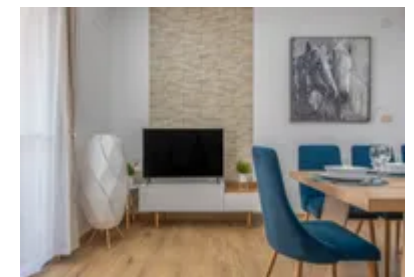

Local Amenities

Nearest Airport	Split Airport (30km)
Nearest Ferry Port	Split Ferry Port (42km)
Nearest City	Split (42km)
Nearest Beach	Beach Đardin (29km)
Nearest Supermarket	Plodine (29km)