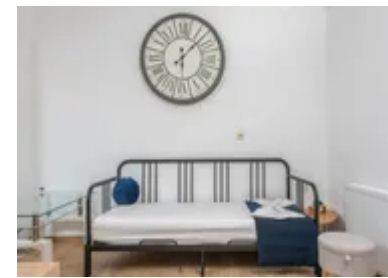

Interior & Grounds

The Villa

Interior - Basement

- Fully equipped kitchen
- Dining area
- Single bed*
- Bedroom 1 - Double bed (180 x 200cm), TV, A/C
- Bathroom with shower

Interior - First floor

- Open plan living, dining, kitchen area
- Bedroom 2 - Double bed (180 x 200cm), TV, A/C, en-suite bathroom with shower
- Bedroom 3 - Double bed (180 x 200cm), TV, A/C
- Bathroom with shower
- Single bed*

Exterior

- Private heated swimming pool (27m2)
- Sunbeds x 5
- Seating areas
- Dining area
- Playground

Additional Facilities

- Internet/Wi-Fi
- Air conditioning
- TV
- Dishwasher
- Washing machine
- Dryer
- Cot (on request)
- Highchair (on request)
- Table tennis table
- Billiards table
- Wood barbecue
- Parking

*The single beds are only suitable for children