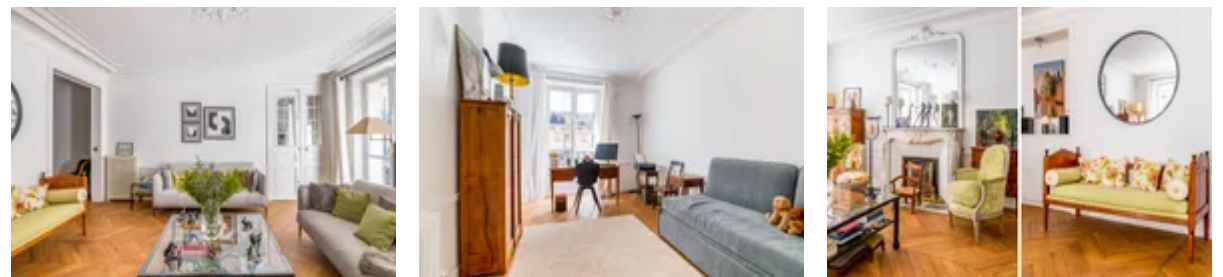

Local Amenities

Nearest Airport	Paris Charles de Gaulle Airport (28 km)
Nearest Train Station	Rome (270 m)
Nearest Supermarket	Carrefour City (100 m)
Sightseeing	Palais Garnier (2 km)
Sightseeing	Pl. de la Concorde (2 km)