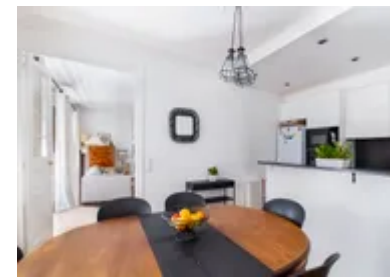

Interior & Grounds

The Apartment

Interior

- Living room with quintessential Parisian windows
- Well-equipped kitchen
- Master Bedroom 1: Double bed and a TV
- Bathroom with a bath and overhead shower
- Bedroom 2: Queen-size trundle bed and handy desk
- Bathroom with walk-in shower, wash basin and WC

Additional Facilities

- Wi-Fi
- Heating
- Linen and towels
- Washing machine
- LCD flat-screen TV
- Hair dryer