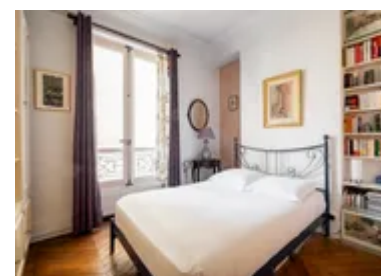

Location & Local Information

Apartment Turin is ideally located in the lively 9th arrondissement of Paris, just a short walk from the bustling Place de Clichy. This vibrant area offers a great mix of local cafés, trendy bars, and diverse restaurants, making it a perfect spot for visitors looking to experience authentic Parisian life. The apartment's proximity to Montmartre adds even more charm, with the iconic Sacré-Cœur and the charming streets of this historic district just a few minutes away.

In terms of transport, Apartment Turin is exceptionally well-connected. With four Metro lines within walking distance, including the 13, 2, 12, and 3 lines, it's easy to explore Paris' famous attractions such as the Eiffel Tower, the Louvre, and the Champs-Élysées. Whether you're keen to explore the cultural sights or simply enjoy the local cafés and shops, the location provides the perfect balance of convenience and charm.

From the artistic heritage of Montmartre to the vibrant city life surrounding Place de Clichy, Apartment Turin offers a truly central base for discovering the best of Paris.

Local Amenities

Nearest Airport	Paris Charles de Gaulle Airport (29 km)
Nearest Train Station	Europe (300 m)
Nearest Supermarket	Carrefour Express (300 m)
Sightseeing	Montmartre Cemetery (1 km)
Sightseeing	Palais Garnier (1 km)
Sightseeing	Place de la Concorde (2 km)