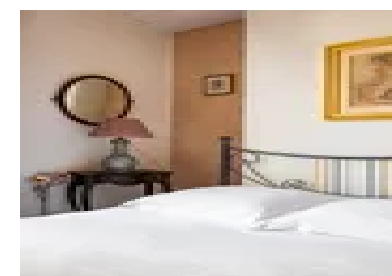

Location & Local Information

Apartment Turin is ideally located in the lively 9th arrondissement of Paris, just a short walk from the bustling Place de Clichy. This vibrant area offers a great mix of local cafés, trendy bars, and diverse restaurants, making it a perfect spot for visitors looking to experience authentic Parisian life. The apartment's proximity to Montmartre adds even more charm, with the iconic Sacré-Cœur and the charming streets of this historic district just a few minutes away.

In terms of transport, Apartment Turin is exceptionally well-connected. With four Metro lines within walking distance, including the 13, 2, 12, and 3 lines, it's easy to explore Paris' famous attractions such as the Eiffel Tower, the Louvre, and the Champs-Élysées. Whether you're keen to explore the cultural sights or simply enjoy the local cafés and shops, the location provides the perfect balance of convenience and charm.

From the artistic heritage of Montmartre to the vibrant city life surrounding Place de Clichy, Apartment Turin offers a truly central base for discovering the best of Paris.

Local Amenities

Nearest Airport	Paris Charles de Gaulle Airport (29 km)
Nearest Train Station	Europe (300 m)
Nearest Supermarket	Carrefour Express (300 m)
Sightseeing	Montmartre Cemetery (1 km)
Sightseeing	Palais Garnier (1 km)
Sightseeing	Place de la Concorde (2 km)