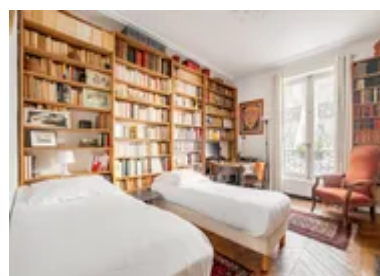

Location & Local Information

Apartment Turin is ideally located in the lively 9th arrondissement of Paris, just a short walk from the bustling Place de Clichy. This vibrant area offers a great mix of local cafés, trendy bars, and diverse restaurants, making it a perfect spot for visitors looking to experience authentic Parisian life. The apartment's proximity to Montmartre adds even more charm, with the iconic Sacré-Cœur and the charming streets of this historic district just a few minutes away.

In terms of transport, Apartment Turin is exceptionally well-connected. With four Metro lines within walking distance, including the 13, 2, 12, and 3 lines, it's easy to explore Paris' famous attractions such as the Eiffel Tower, the Louvre, and the Champs-Élysées. Whether you're keen to explore the cultural sights or simply enjoy the local cafés and shops, the location provides the perfect balance of convenience and charm.

From the artistic heritage of Montmartre to the vibrant city life surrounding Place de Clichy, Apartment Turin offers a truly central base for discovering the best of Paris.

Local Amenities

Nearest Airport	Paris Charles de Gaulle Airport (29 km)
Nearest Train Station	Europe (300 m)
Nearest Supermarket	Carrefour Express (300 m)
Sightseeing	Montmartre Cemetery (1 km)
Sightseeing	Palais Garnier (1 km)
Sightseeing	Place de la Concorde (2 km)