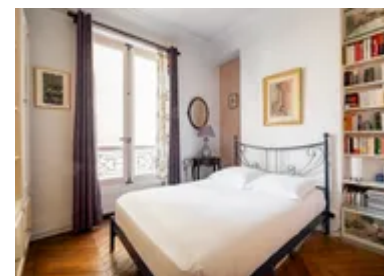

Location & Local Information

Apartment Turin is ideally located in the lively 9th arrondissement of Paris, just a short walk from the bustling Place de Clichy. This vibrant area offers a great mix of local cafés, trendy bars, and diverse restaurants, making it a perfect spot for visitors looking to experience authentic Parisian life. The apartment's proximity to Montmartre adds even more charm, with the iconic Sacré-Cœur and the charming streets of this historic district just a few minutes away.

In terms of transport, Apartment Turin is exceptionally well-connected. With four Metro lines within walking distance, including the 13, 2, 12, and 3 lines, it's easy to explore Paris' famous attractions such as the Eiffel Tower, the Louvre, and the Champs-Élysées. Whether you're keen to explore the cultural sights or simply enjoy the local cafés and shops, the location provides the perfect balance of convenience and charm.

From the artistic heritage of Montmartre to the vibrant city life surrounding Place de Clichy, Apartment Turin offers a truly central base for discovering the best of Paris.

Local Amenities

Nearest Airport	Paris Charles de Gaulle Airport (29 km)
Nearest Train Station	Europe (300 m)
Nearest Supermarket	Carrefour Express (300 m)
Sightseeing	Montmartre Cemetery (1 km)
Sightseeing	Palais Garnier (1 km)
Sightseeing	Place de la Concorde (2 km)