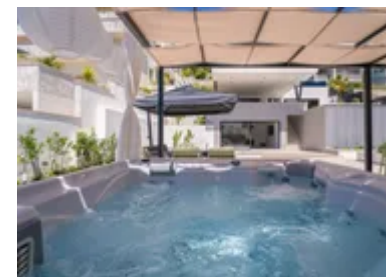

Location & Local Information

Villa Piana is set in the coastal village of Duće, just outside the historic town of Omiš. With beaches, cafés, and shops within walking distance, the villa provides easy access to daily essentials and seaside relaxation. However, it's worth noting that the return journey involves an uphill walk, which may be challenging for guests with mobility concerns.

The nearby town of Omiš, a 5-minute drive away, is a lively hub renowned for its fortress ruins, river canyon, and a range of adventure activities, including ziplining, rafting, and climbing. For day trips, Split's UNESCO-listed old town is just 25km away, and boat excursions to the islands or Biokovo Nature Park are easily arranged. Whether you're planning laid-back beach days or outdoor exploration, Villa Piana's location offers a practical blend of convenience and coastal charm, set against a dramatic mountain backdrop.

Local Amenities

Nearest Airport	Split Airport (40km)
Nearest Beach	Beach (Walking distance)
Nearest City	Split (22km)
Nearest Ferry Port	Split Ferry Port (23km)
Nearest Supermarket	Tommy (1km)
Nearest Town	Duce (Walking distance)