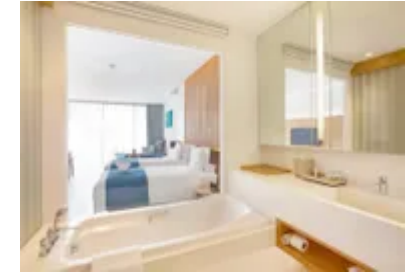

Ace of Hua Hin Resort - Ace Superior

Region: Hua Hin Sleeps: 3

Overview

Please note that this room is available on request. Availability will be confirmed once we receive your booking enquiry.

Tucked away in the Spa Wing of the Ace of Hua Hin Resort, the 20 Ace Superior rooms offer the perfect retreat for couples or friends seeking a tranquil getaway. Each 45 sqm room opens onto a private balcony, where you can soak in sweeping views of the lush hotel gardens. Step inside and discover a welcoming sitting area, complete with thoughtful touches that make your stay feel effortless.

After a day exploring Hua Hin's vibrant surroundings or enjoying the on-site fitness centre and spa, unwind in the well-appointed bathroom, featuring a soothing bathtub and soft bathrobe. Modern amenities like a 44" LCD TV and hair dryer ensure comfort and convenience at every turn. Whether you're planning a romantic break or a relaxing trip with friends, the Ace Superior room combines space, style, and calm to create an unforgettable stay in Thailand's beloved coastal destination.

Interior & Grounds

Interior

- Bedroom with king or twin beds
- Bathroom with bath tub
- Working desk with chair

Exterior

- Balcony

Additional Facilities

- Air conditioning
- Wi-Fi Connection
- Bathrobe
- Body gel or soap
- Free bottle water
- Fridge
- Hair conditioning
- Hair dryer
- International Direct Dial phone (IDD)
- Iron and ironing board
- Kettle
- LCD television
- Mini bar
- Safe
- Shampoo
- Shower cap
- Slippers
- Tea and coffee facility
- Telephone
- Toothbrush
- Toothpaste
- Water heater

Nearest Village

New Village
(2 km)

What we love

- The Ace Superior rooms at Ace of Hua Hin Resort offer garden-view balconies and a comfortable 45 sqm layout.
- Located in the Spa Wing, guests have convenient access to the fitness centre and spa facilities.
- Each room includes a sitting area, a full bathroom with bathtub, and modern amenities for a relaxing stay.