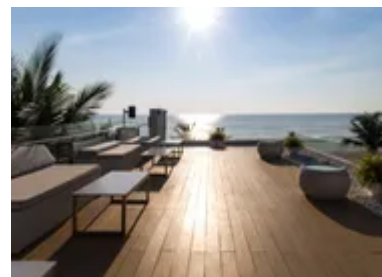

Ace of Hua Hin Resort - Ace Superior

Region: Hua Hin Sleeps: 3

Overview

Please note that this room is available on request. Availability will be confirmed once we receive your booking enquiry.

Tucked away in the Spa Wing of the Ace of Hua Hin Resort, the 20 Ace Superior rooms offer the perfect retreat for couples or friends seeking a tranquil getaway. Each 45 sqm room opens onto a private balcony, where you can soak in sweeping views of the lush hotel gardens. Step inside and discover a welcoming sitting area, complete with thoughtful touches that make your stay feel effortless.

After a day exploring Hua Hin's vibrant surroundings or enjoying the on-site fitness centre and spa, unwind in the well-appointed bathroom, featuring a soothing bathtub and soft bathrobe. Modern amenities like a 44" LCD TV and hair dryer ensure comfort and convenience at every turn. Whether you're planning a romantic break or a relaxing trip with friends, the Ace Superior room combines space, style, and calm to create an unforgettable stay in Thailand's beloved coastal destination.

Nearest Village

New Village
(2 km)

What we love

- The Ace Superior rooms at Ace of Hua Hin Resort offer garden-view balconies and a comfortable 45 sqm layout.
- Located in the Spa Wing, guests have convenient access to the fitness centre and spa facilities.
- Each room includes a sitting area, a full bathroom with bathtub, and modern amenities for a relaxing stay.