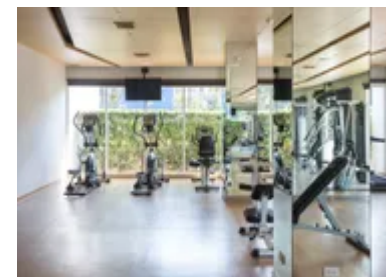

After a day exploring Hua Hin's vibrant surroundings or enjoying the on-site fitness centre and spa, unwind in the well-appointed bathroom, featuring a soothing bathtub and soft bathrobe. Modern amenities like a 44" LCD TV and hair dryer ensure comfort and convenience at every turn. Whether you're planning a romantic break or a relaxing trip with friends, the Ace Superior room combines space, style, and calm to create an unforgettable stay in Thailand's beloved coastal destination.

Facilities

Resort • Kids Club Available • Excursions Available • 24hr Reception • Half board Options • Onsite Restaurants • Air-Con • Boat Trips • Watersports • Maid Service Included • Special Offer • Has Discount • Walk to Beach • Beach Nearby • All Bedrooms En-Suite • Shared Pool • <1hr to Airport • Walk to Restaurant • Wi-Fi/Internet • Outstanding Landscapes • Coffee Machine • Hairdryer • Outdoor Pursuit & Activities • Tourist Towns & Villages • Lift • Laptop Friendly Workspace • Safety Deposit Box • Smart TV • Heating • Spa Treatments Available • Transfers Available • Breakfast Available • On-Site Concierge • Professional nanny babysitter available • Bathroom Toiletries

Nearest Village

New Village
(2 km)

What we love

- The Ace Superior rooms at Ace of Hua Hin Resort offer garden-view balconies and a comfortable 45 sqm layout.
- Located in the Spa Wing, guests have convenient access to the fitness centre and spa facilities.
- Each room includes a sitting area, a full bathroom with bathtub, and modern amenities for a relaxing stay.