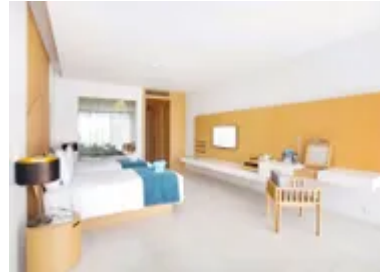

Ace of Hua Hin Resort - Ace Superior

Region: Hua Hin Sleeps: 3

Overview

Please note that this room is available on request. Availability will be confirmed once we receive your booking enquiry.

Tucked away in the Spa Wing of the Ace of Hua Hin Resort, the 20 Ace Superior rooms offer the perfect retreat for couples or friends seeking a tranquil getaway. Each 45 sqm room opens onto a private balcony, where you can soak in sweeping views of the lush hotel gardens. Step inside and discover a welcoming sitting area, complete with thoughtful touches that make your stay feel effortless.

After a day exploring Hua Hin's vibrant surroundings or enjoying the on-site fitness centre and spa, unwind in the well-appointed bathroom, featuring a soothing bathtub and soft bathrobe. Modern amenities like a 44" LCD TV and hair dryer ensure comfort and convenience at every turn. Whether you're planning a romantic break or a relaxing trip with friends, the Ace Superior room combines space, style, and calm to create an unforgettable stay in Thailand's beloved coastal destination.

Interior & Grounds

Interior

- Bedroom with king or twin beds
- Bathroom with bath tub
- Working desk with chair

Exterior

- Balcony

Additional Facilities

- Air conditioning
- Wi-Fi Connection
- Bathrobe
- Body gel or soap
- Free bottle water
- Fridge
- Hair conditioning
- Hair dryer
- International Direct Dial phone (IDD)
- Iron and ironing board
- Kettle
- LCD television
- Mini bar
- Safe
- Shampoo
- Shower cap
- Slippers
- Tea and coffee facility
- Telephone
- Toothbrush
- Toothpaste
- Water heater

Nearest Village

New Village
(2 km)

What we love

- The Ace Superior rooms at Ace of Hua Hin Resort offer garden-view balconies and a comfortable 45 sqm layout.
- Located in the Spa Wing, guests have convenient access to the fitness centre and spa facilities.
- Each room includes a sitting area, a full bathroom with bathtub, and modern amenities for a relaxing stay.