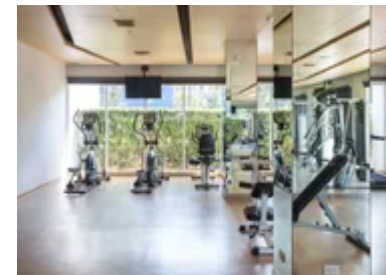

After a day exploring Hua Hin's vibrant surroundings or enjoying the on-site fitness centre and spa, unwind in the well-appointed bathroom, featuring a soothing bathtub and soft bathrobe. Modern amenities like a 44" LCD TV and hair dryer ensure comfort and convenience at every turn. Whether you're planning a romantic break or a relaxing trip with friends, the Ace Superior room combines space, style, and calm to create an unforgettable stay in Thailand's beloved coastal destination.

Facilities

Resort • Kids Club Available • Excursions Available • 24hr Reception • Half board Options • Onsite Restaurants • Air-Con • Boat Trips • Watersports • Maid Service Included • Special Offer • Has Discount • Walk to Beach • Beach Nearby • All Bedrooms En-Suite • Shared Pool • <1hr to Airport • Walk to Restaurant • Wi-Fi/Internet • Outstanding Landscapes • Coffee Machine • Hairdryer • Outdoor Pursuit & Activities • Tourist Towns & Villages • Lift • Laptop Friendly Workspace • Safety Deposit Box • Smart TV • Heating • Spa Treatments Available • Transfers Available • Breakfast Available • On-Site Concierge • Professional nanny babysitter available • Bathroom Toiletries

Nearest Village

New Village
(2 km)

What we love

- The Ace Superior rooms at Ace of Hua Hin Resort offer garden-view balconies and a comfortable 45 sqm layout.
- Located in the Spa Wing, guests have convenient access to the fitness centre and spa facilities.
- Each room includes a sitting area, a full bathroom with bathtub, and modern amenities for a relaxing stay.