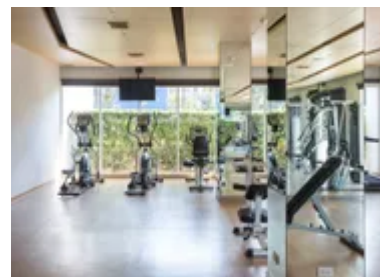

Ace of Hua Hin Resort - Ace Deluxe

Region: Hua Hin Sleeps: 3

Overview

Please note that this room is available on request. Availability will be confirmed once we receive your booking enquiry.

Discover the perfect escape at the Ace of Hua Hin Resort in Thailand. These elegant Deluxe Rooms are designed for relaxation and comfort, with spacious interiors featuring a large sitting area and a well-appointed bathroom complete with a bathtub and separate shower. Enjoy the convenience of in-room amenities like a minibar and IP TV, or slip into a soft bathrobe and unwind with a freshly brewed cup of coffee or tea.

Step out onto your private balcony and savor serene views of the lush gardens or sparkling pools. Each 45 sqm room offers a double daybed ideal for an afternoon nap and is just steps away from the pools and the beach. Whether you're enjoying a quiet getaway for two or need accessible accommodations, the Deluxe Rooms promise a true home-away-from-home experience. Designed with thoughtful touches, they invite you to slow down and embrace the beauty of Hua Hin.

Nearest Village

New Village
(2 km)

What we love

- The Deluxe Rooms at Ace of Hua Hin Resort feature spacious interiors with a private balcony overlooking the pools or gardens.
- Guests can enjoy amenities such as a minibar, IP TV, and a well-equipped bathroom with both a bathtub and separate shower.
- Conveniently located near the pools and beach, these rooms provide a comfortable stay for up to two people.