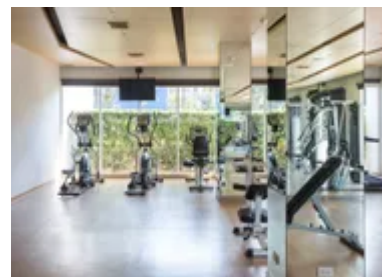

Ace of Hua Hin Resort - Ace Deluxe

Region: Hua Hin Sleeps: 3

Overview

Please note that this room is available on request. Availability will be confirmed once we receive your booking enquiry.

Discover the perfect escape at the Ace of Hua Hin Resort in Thailand. These elegant Deluxe Rooms are designed for relaxation and comfort, with spacious interiors featuring a large sitting area and a well-appointed bathroom complete with a bathtub and separate shower. Enjoy the convenience of in-room amenities like a minibar and IP TV, or slip into a soft bathrobe and unwind with a freshly brewed cup of coffee or tea.

Guests can enjoy a variety of activities, from pony rides and banana boat rides for children to windsurfing, parasailing, and water-skiing. Relax with a Thai massage on the beach or savour a cocktail while watching the sunset. Nearby attractions include the historic Maruekathaiyawan Palace, the Venice-inspired shopping complex The Venezia, and the lively Cicada Market in Hua Hin. With ancient temples, vibrant markets, cultural landmarks, and family-friendly activities all within reach, Hua Hin and Cha Am promise an unforgettable blend of relaxation and adventure.

Nearest Village

New Village
(2 km)

What we love

- The Deluxe Rooms at Ace of Hua Hin Resort feature spacious interiors with a private balcony overlooking the pools or gardens.
- Guests can enjoy amenities such as a minibar, IP TV, and a well-equipped bathroom with both a bathtub and separate shower.
- Conveniently located near the pools and beach, these rooms provide a comfortable stay for up to two people.