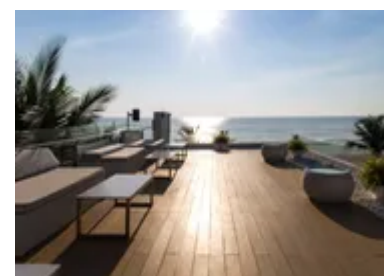

Ace of Hua Hin Resort - Ace Deluxe Pool Access

Region: Hua Hin Sleeps: 3

Overview

Please note that this room is available on request. Availability will be confirmed once we receive your booking enquiry.

Wake up to the ultimate tropical escape at the Ace of Hua Hin Resort, where the sea-view infinity pool is just steps from your terrace. Each of the 22 Deluxe Pool Access Rooms offers a serene 45 SQM retreat designed for pure relaxation. Soak up the sun on your private outdoor daybed or unwind indoors in the comfortable sitting area, perfectly appointed for your stay.

Thoughtful touches such as a spacious bathroom with premium amenities, a plush bathrobe, and a 44" LCD TV make your getaway as comfortable as it is unforgettable. Whether you're taking a refreshing dip, lounging with a book, or savoring the view of Hua Hin's coastline, every moment invites you to slow down and reconnect. Ideal for one or two guests, this inviting hideaway is your personal slice of paradise in Thailand.

Nearest Village

New Village
(2 km)

What we love

- The Ace of Hua Hin Resort offers Deluxe Pool Access Rooms with direct access to a sea-view infinity pool.
- Each room features a private terrace, an outdoor daybed, and a comfortable indoor sitting area.
- Guests can enjoy a spacious bathroom with premium amenities and modern in-room facilities.