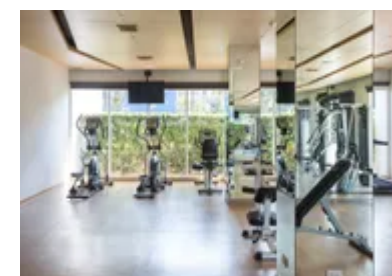

Ace of Hua Hin Resort - Ace Deluxe Pool Access

Region: Hua Hin Sleeps: 3

Overview

Please note that this room is available on request. Availability will be confirmed once we receive your booking enquiry.

Wake up to the ultimate tropical escape at the Ace of Hua Hin Resort, where the sea-view infinity pool is just steps from your terrace. Each of the 22 Deluxe Pool Access Rooms offers a serene 45 SQM retreat designed for pure relaxation. Soak up the sun on your private outdoor daybed or unwind indoors in the comfortable sitting area, perfectly appointed for your stay.

Facilities

Resort • Kids Club Available • Excursions Available • 24hr Reception • Half board Options • Onsite Restaurants • Air-Con • Boat Trips • Maid Service Included • Special Offer • Has Discount • Walk to Beach • Beach Nearby • All Bedrooms En-Suite • Ground Floor Bed & Bath • Shared Pool • <1hr to Airport • Walk to Restaurant • Wi-Fi/Internet • Outstanding Landscapes • Coffee Machine • Outdoor Pursuit & Activities • Hairdryer • Tourist Towns & Villages • Laptop Friendly Workspace • Safety Deposit Box • Smart TV • Heating • Spa Treatments Available • Transfers Available • Breakfast Available • On-Site Concierge • Meal delivery service • Bathroom Toiletries

Nearest Village

New Village
(2 km)

What we love

- The Ace of Hua Hin Resort offers Deluxe Pool Access Rooms with direct access to a sea-view infinity pool.
- Each room features a private terrace, an outdoor daybed, and a comfortable indoor sitting area.
- Guests can enjoy a spacious bathroom with premium amenities and modern in-room facilities.