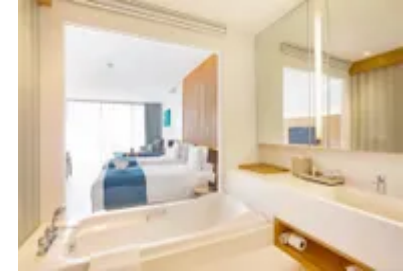

Ace of Hua Hin Resort - Ace Deluxe Pool Access

Region: Hua Hin Sleeps: 3

Overview

Please note that this room is available on request. Availability will be confirmed once we receive your booking enquiry.

Wake up to the ultimate tropical escape at the Ace of Hua Hin Resort, where the sea-view infinity pool is just steps from your terrace. Each of the 22 Deluxe Pool Access Rooms offers a serene 45 SQM retreat designed for pure relaxation. Soak up the sun on your private outdoor daybed or unwind indoors in the comfortable sitting area, perfectly appointed for your stay.

Thoughtful touches such as a spacious bathroom with premium amenities, a plush bathrobe, and a 44" LCD TV make your getaway as comfortable as it is unforgettable. Whether you're taking a refreshing dip, lounging with a book, or savoring the view of Hua Hin's coastline, every moment invites you to slow down and reconnect. Ideal for one or two guests, this inviting hideaway is your personal slice of paradise in Thailand.

Interior & Grounds

Interior

- Bedroom with king or twin beds
- Bathroom with bath tub
- Working desk with chair

Exterior

- Small terrace with access to a communal swimming pool

Additional Facilities

- Air conditioning
- Wi-Fi Connection
- Bathrobe
- Body gel or soap
- Free bottle water
- Fridge
- Hair conditioning
- Hair dryer
- International Direct Dial phone (IDD)
- Iron and ironing board
- Kettle
- LCD television
- Mini bar
- Safe
- Shampoo
- Shower cap
- Slippers
- Tea and coffee facility
- Telephone
- Toothbrush
- Toothpaste
- Water heater

Nearest Village

New Village
(2 km)

What we love

- The Ace of Hua Hin Resort offers Deluxe Pool Access Rooms with direct access to a sea-view infinity pool.
- Each room features a private terrace, an outdoor daybed, and a comfortable indoor sitting area.
- Guests can enjoy a spacious bathroom with premium amenities and modern in-room facilities.