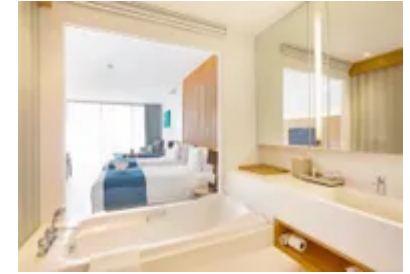

Ace of Hua Hin Resort - Ace Deluxe Pool Access

Region: Hua Hin Sleeps: 3

Overview

Please note that this room is available on request. Availability will be confirmed once we receive your booking enquiry.

Wake up to the ultimate tropical escape at the Ace of Hua Hin Resort, where the sea-view infinity pool is just steps from your terrace. Each of the 22 Deluxe Pool Access Rooms offers a serene 45 SQM retreat designed for pure relaxation. Soak up the sun on your private outdoor daybed or unwind indoors in the comfortable sitting area, perfectly appointed for your stay.

Thoughtful touches such as a spacious bathroom with premium amenities, a plush bathrobe, and a 44" LCD TV make your getaway as comfortable as it is unforgettable. Whether you're taking a refreshing dip, lounging with a book, or savoring the view of Hua Hin's coastline, every moment invites you to slow down and reconnect. Ideal for one or two guests, this inviting hideaway is your personal slice of paradise in Thailand.

Interior & Grounds

Interior

- Bedroom with king or twin beds
- Bathroom with bath tub
- Working desk with chair

Exterior

- Small terrace with access to a communal swimming pool

Additional Facilities

- Air conditioning
- Wi-Fi Connection
- Bathrobe
- Body gel or soap
- Free bottle water
- Fridge
- Hair conditioning
- Hair dryer
- International Direct Dial phone (IDD)
- Iron and ironing board
- Kettle
- LCD television
- Mini bar
- Safe
- Shampoo
- Shower cap
- Slippers
- Tea and coffee facility
- Telephone
- Toothbrush
- Toothpaste
- Water heater

Nearest Village

New Village
(2 km)

What we love

- The Ace of Hua Hin Resort offers Deluxe Pool Access Rooms with direct access to a sea-view infinity pool.
- Each room features a private terrace, an outdoor daybed, and a comfortable indoor sitting area.
- Guests can enjoy a spacious bathroom with premium amenities and modern in-room facilities.