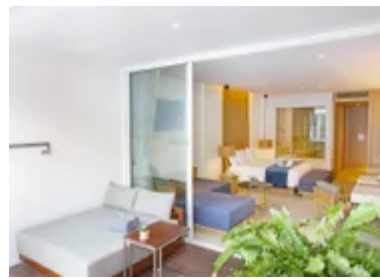

Ace of Hua Hin Resort - Ace Deluxe Pool Access

Region: Hua Hin Sleeps: 3

Overview

Please note that this room is available on request. Availability will be confirmed once we receive your booking enquiry.

Wake up to the ultimate tropical escape at the Ace of Hua Hin Resort, where the sea-view infinity pool is just steps from your terrace. Each of the 22 Deluxe Pool Access Rooms offers a serene 45 SQM retreat designed for pure relaxation. Soak up the sun on your private outdoor daybed or unwind indoors in the comfortable sitting area, perfectly appointed for your stay.

Thoughtful touches such as a spacious bathroom with premium amenities, a plush bathrobe, and a 44" LCD TV make your getaway as comfortable as it is unforgettable. Whether you're taking a refreshing dip, lounging with a book, or savoring the view of Hua Hin's coastline, every moment invites you to slow down and reconnect. Ideal for one or two guests, this inviting hideaway is your personal slice of paradise in Thailand.

Interior & Grounds

Interior

- Bedroom with king or twin beds
- Bathroom with bath tub
- Working desk with chair

Exterior

- Small terrace with access to a communal swimming pool

Additional Facilities

- Air conditioning
- Wi-Fi Connection
- Bathrobe
- Body gel or soap
- Free bottle water
- Fridge
- Hair conditioning
- Hair dryer
- International Direct Dial phone (IDD)
- Iron and ironing board
- Kettle
- LCD television
- Mini bar
- Safe
- Shampoo
- Shower cap
- Slippers
- Tea and coffee facility
- Telephone
- Toothbrush
- Toothpaste
- Water heater

Nearest Village

New Village
(2 km)

What we love

- The Ace of Hua Hin Resort offers Deluxe Pool Access Rooms with direct access to a sea-view infinity pool.
- Each room features a private terrace, an outdoor daybed, and a comfortable indoor sitting area.
- Guests can enjoy a spacious bathroom with premium amenities and modern in-room facilities.