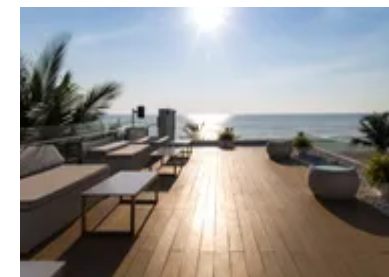

Ace of Hua Hin Resort - Ace Deluxe Pool Access

Region: Hua Hin Sleeps: 3

Overview

Please note that this room is available on request. Availability will be confirmed once we receive your booking enquiry.

Wake up to the ultimate tropical escape at the Ace of Hua Hin Resort, where the sea-view infinity pool is just steps from your terrace. Each of the 22 Deluxe Pool Access Rooms offers a serene 45 SQM retreat designed for pure relaxation. Soak up the sun on your private outdoor daybed or unwind indoors in the comfortable sitting area, perfectly appointed for your stay.

Thoughtful touches such as a spacious bathroom with premium amenities, a plush bathrobe, and a 44" LCD TV make your getaway as comfortable as it is unforgettable. Whether you're taking a refreshing dip, lounging with a book, or savoring the view of Hua Hin's coastline, every moment invites you to slow down and reconnect. Ideal for one or two guests, this inviting hideaway is your personal slice of paradise in Thailand.

Nearest Village

New Village
(2 km)

What we love

- The Ace of Hua Hin Resort offers Deluxe Pool Access Rooms with direct access to a sea-view infinity pool.
- Each room features a private terrace, an outdoor daybed, and a comfortable indoor sitting area.
- Guests can enjoy a spacious bathroom with premium amenities and modern in-room facilities.