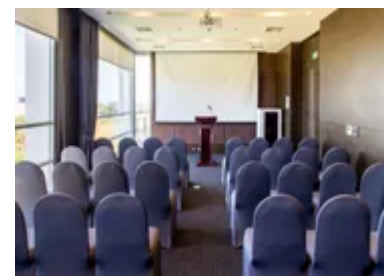

Guests can enjoy a variety of activities, from pony rides and banana boat rides for children to windsurfing, parasailing, and water-skiing. Relax with a Thai massage on the beach or savour a cocktail while watching the sunset. Nearby attractions include the historic Maruekathaiyawan Palace, the Venice-inspired shopping complex The Venezia, and the lively Cicada Market in Hua Hin. With ancient temples, vibrant markets, cultural landmarks, and family-friendly activities all within reach, Hua Hin and Cha Am promise an unforgettable blend of relaxation and adventure.

Local Amenities

Nearest Airport	Hua Hin Airport (6 km)
Nearest Bar/Pub	Ivy Ocean Lounge (In Resort)
Nearest Bar/Pub	Ace Beach Club (In Resort)
Nearest Beach	Ace Beach (In Resort)
Nearest Ferry Port	Hua Hin - Pattaya Ferry Port (20 km)
Nearest Golf	Palm Hills Golf Club Hua Hin (3 km)
Nearest Restaurant	The Exchange Restaurant (In Resort)
Nearest Restaurant	The Ivy (In Resort)
Nearest Supermarket	Huai Saai Taai Market (2 km)
Nearest Town	Phetchaburi (55 km)