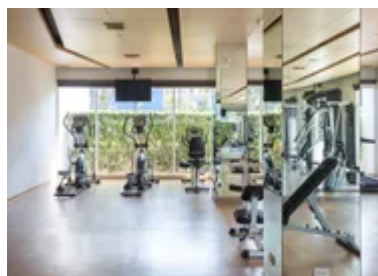

Guests can enjoy a variety of activities, from pony rides and banana boat rides for children to windsurfing, parasailing, and water-skiing. Relax with a Thai massage on the beach or savour a cocktail while watching the sunset. Nearby attractions include the historic Maruekathaiyawan Palace, the Venice-inspired shopping complex The Venezia, and the lively Cicada Market in Hua Hin. With ancient temples, vibrant markets, cultural landmarks, and family-friendly activities all within reach, Hua Hin and Cha Am promise an unforgettable blend of relaxation and adventure.

Nearest Village

New Village
(2 km)

What we love

- The Two Bedroom Ace Suite Garden View at Ace of Hua Hin Resort features spacious interiors with a private balcony overlooking the pools or gardens.
- Guests can enjoy amenities such as a minibar, IP TV, and a well-equipped bathroom with both a bathtub and a separate shower.
- Conveniently located near the pools and beach, these rooms provide a comfortable stay for up to four people.