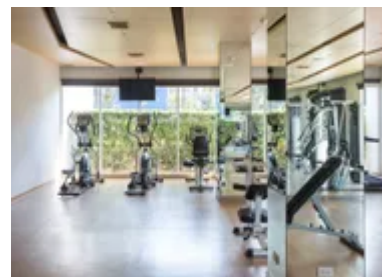

Nearest Village

New Village
(2 km)

What we love

- The Two Bedroom Ace Suite Garden View at Ace of Hua Hin Resort features spacious interiors with a private balcony overlooking the pools or gardens.
- Guests can enjoy amenities such as a minibar, IP TV, and a well-equipped bathroom with both a bathtub and a separate shower.
- Conveniently located near the pools and beach, these rooms provide a comfortable stay for up to four people.